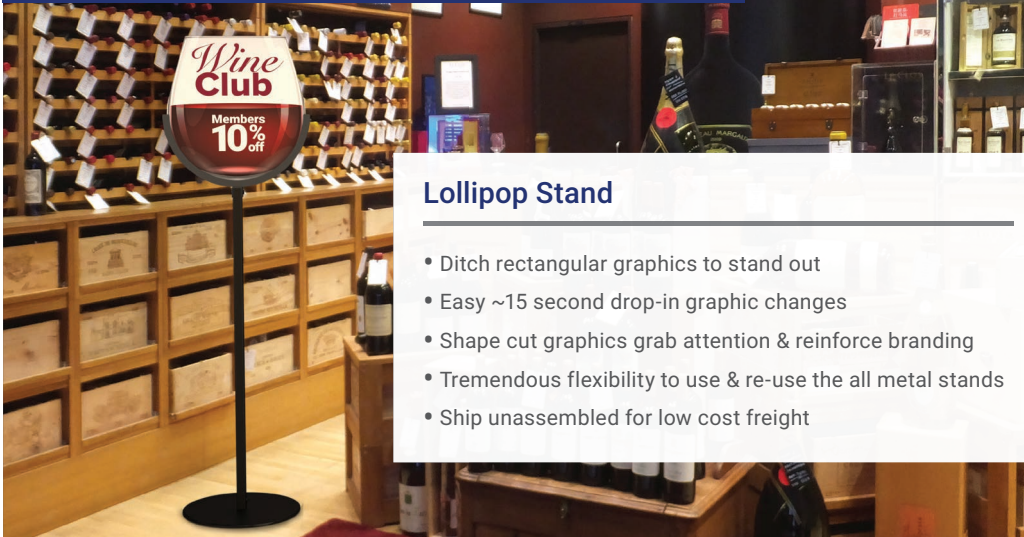

NEW 2021

Beer, Wine & Spirits Product Highlights

US Made – Experienced Visual Team – Full-line Standalone Signage
Competitive Pricing – Custom is our Specialty

Testritevisual

www.testrite.com

American made since 1919

June 2021 Edition

Unique Graphic Display Options

Stand Out With Shape Cut Graphic Stands

Lollipop Stand

- Ditch rectangular graphics to stand out
- Easy ~15 second drop-in graphic changes
- Shape cut graphics grab attention & reinforce branding
- Tremendous flexibility to use & re-use the all metal stands
- Ship unassembled for low cost freight

Single Frame Can Be Infinitely Divided

Monster Frame Divider

- Perfect to highlight brand with evergreen message & rotate in new releases or seasonal graphics
- Available in a variety of freestanding formats
- Custom sizes & colors available

Custom Experiential Marketing Concepts & Displays

Portable Brandable Tasting Stand

Upgrade Your Tastings

- 30 second graphic change over between brands
- Two graphic areas for brand building
- Portable – Fits in padded carry bag
- All metal construction
- Option for wet erase or dry erasefront to write in tasting notes