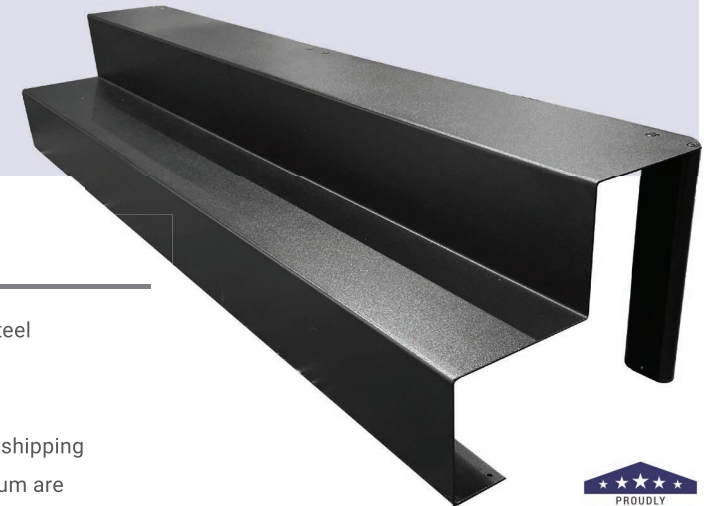

Single Frame Can Be Infinitely Divided

Monster Frame Divider

- Perfect to highlight brand with evergreen message & rotate in new releases or seasonal graphics
- Available in a variety of freestanding formats
- Custom sizes & colors available

Display packs down into a 24" carry bag,
Assembles in ~2 minutes

Metal Bar Risers

All Metal – Built To Last

- All metal construction, aluminum & steel
- Brandable with PAD printed logo
- Available in custom widths
- Ships unassembled for cost efficient shipping
- Greener than plastic – steel & aluminum are easily recycled

Functional Concepts Intergrate Your Branding

SideBAR

Functional Concepts With Intergrated Signage

Table Designed With Brandability In Mind

- Use indoors or outdoors
- Brand logo on the table top & menu/literature inserts
- Room for 2 beers/glasses 2 wine stemmed glasses, 2 small plates
- US made, customizable

Rigid graphic

Shape cut for easy insertion

2000+ Standard Products Ideal for Wine & Spirits

TableTop Tension Fabric Displays

SignPost Banner Stands™

Mightee Mounts™

Pallet/Info Stands

Pedestal Stands